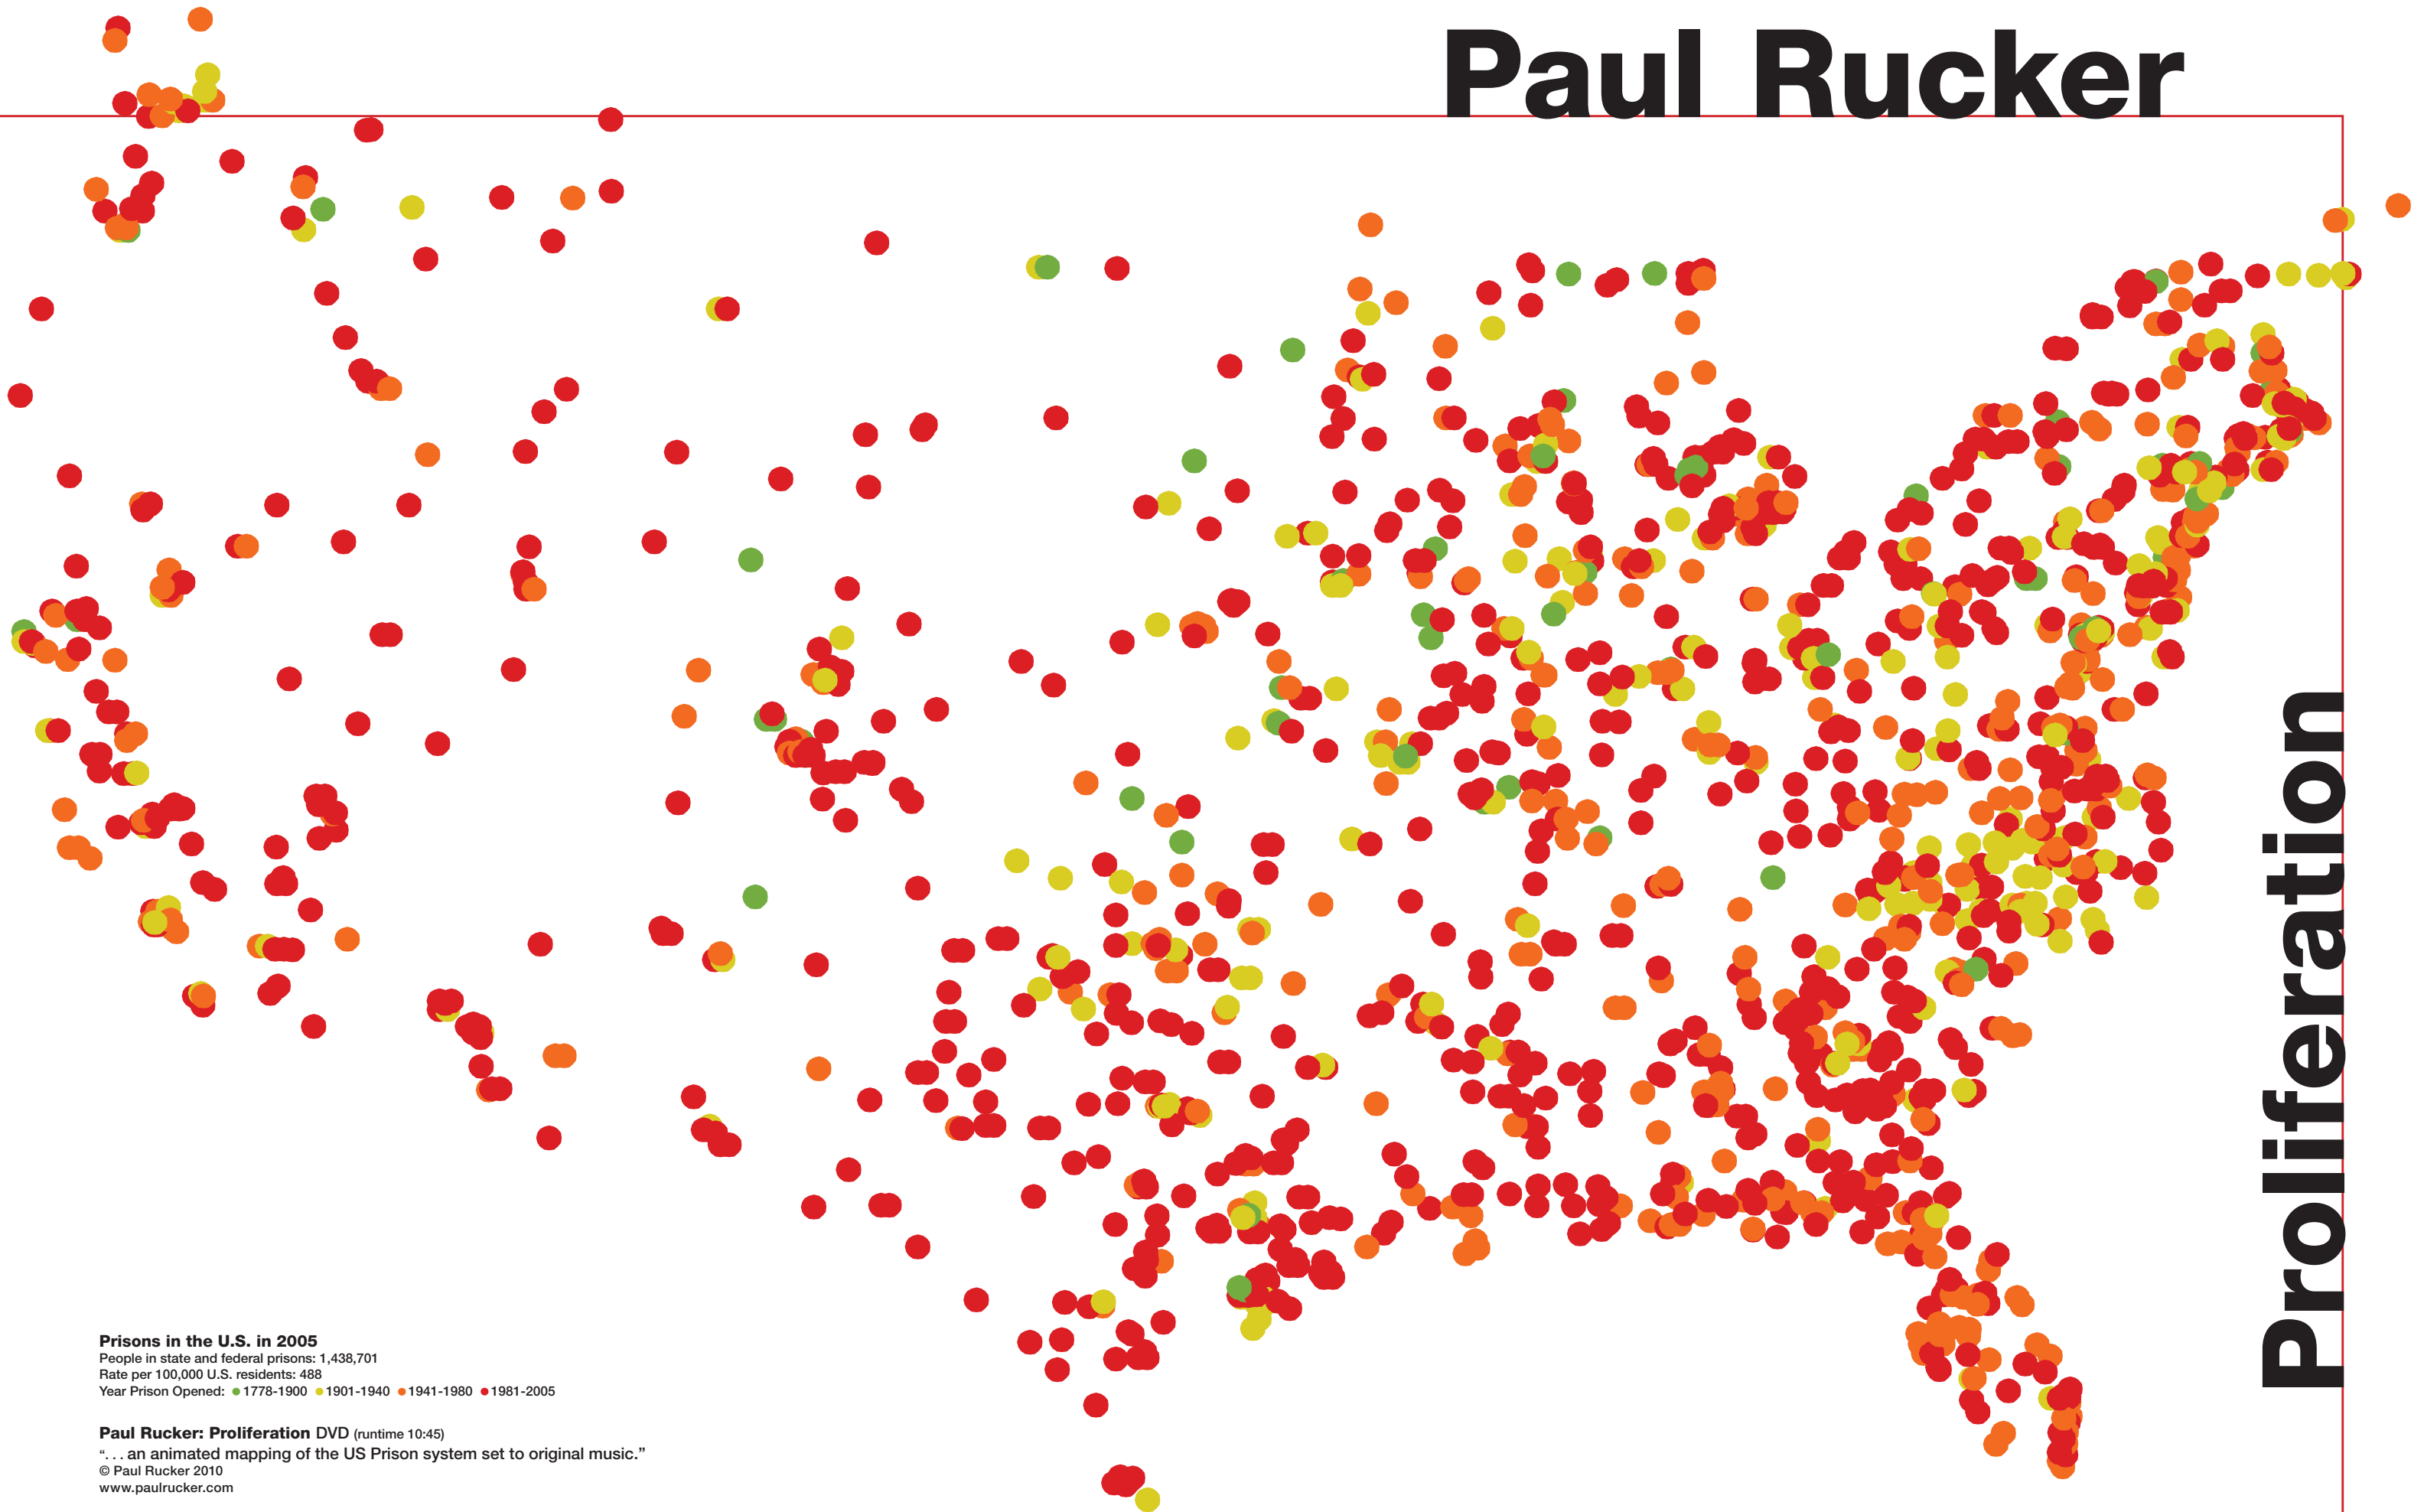

Paul Rucker

Proliferation

Prisons in the U.S. in 2005

People in state and federal prisons: 1,438,701

Rate per 100,000 U.S. residents: 488

Year Prison Opened: ● 1778-1900 ● 1901-1940 ● 1941-1980 ● 1981-2005

Paul Rucker: Proliferation DVD (runtime 10:45)

"... an animated mapping of the US Prison system set to original music."

© Paul Rucker 2010

www.paulrucker.com